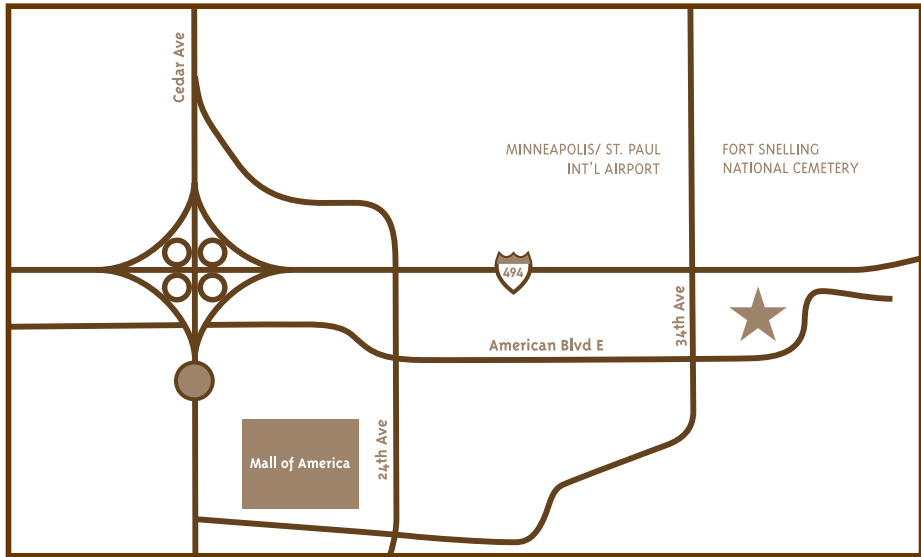

Directions to Haiti Outreach Fall Gala—October 2

Hilton Minneapolis/St. Paul Airport Mall of America, Bloomington, MN

3800 AMERICAN BLVD EAST, BLOOMINGTON, MN 55425 www.hilton.com or call 952-854-2100

Take Interstate 494 to 34th Avenue. Exit onto 34th Ave and go South one block to American Boulevard East.

Turn left (East) on American Boulevard East. The hotel is three blocks ahead on the left, across from the Minnesota Valley National Wildlife Refuge.